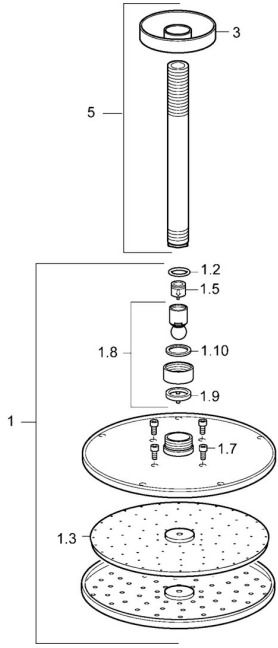

EAN: 4015474238879
static.hansa.com/44270100

Spare parts

SP44270100

	Name	Code
1	Overhead shower, d 200 mm Chrome	59913747
1.3	Nozzle plate, d 200 mm, (-2019)	59913751
1.6	Flow limiter	59913753
1.7	Screw	59913754
3	Cover flange, d 65 mm Chrome	59913750
5	Shower pipe, L=200 mm Chrome	59913749