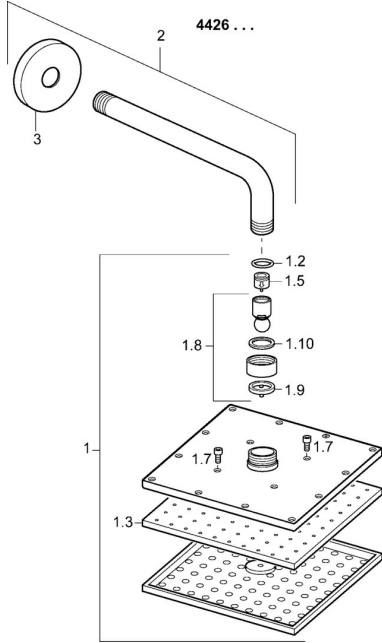

EAN: 4015474257429
static.hansa.com/44260240

Spare parts

SP44260240

	Name	Code
1	Overhead shower, 200x200 mm Chrome	59913873
1.3	Nozzle plate, 200x200 mm, (-2019) Discontinued	59913874
1.6	Flow limiter	59913753
1.7	Screw	59913754
2	Shower pipe, L=350	59913748
3	Cover flange, d 65 mm Chrome	59913750