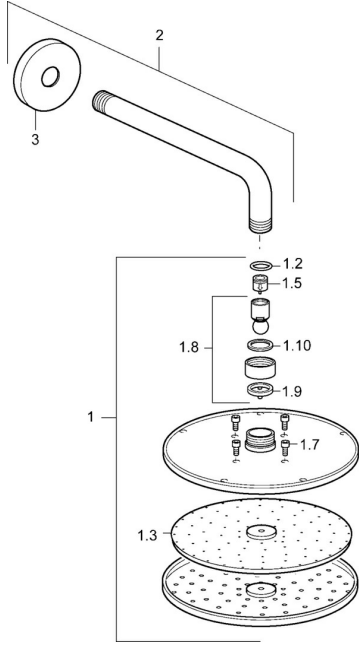

EAN: 4015474238862
static.hansa.com/44260100

Spare parts

SP44260100

	Name	Code
1	Overhead shower, d 200 mm Chrome	59913747
1.3	Nozzle plate, d 200 mm, (-2019)	59913751
1.6	Flow limiter	59913753
1.7	Screw	59913754
2	Shower pipe, L=350	59913748
3	Cover flange, d 65 mm Chrome	59913750