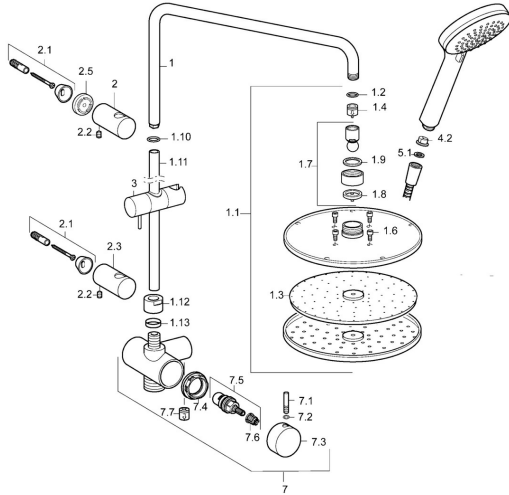

Spare parts

SP44209200

	Name	Code
1	Shower pipe Chrome	59913810
1.1	Overhead shower, d 200 mm Chrome	59913747
1.2	Flow limiter	59913753
1.3	Nozzle plate, d 200 mm, (-2019)	59913751
1.6	Screw	59913754
1.10	O-ring kit	59913808
1.11	Shower pipe Chrome	59913814
1.12	Connection nut	59913807
1.13	O-ring kit	59913808
2	Wall bracket Chrome	59913809
2.1	Fixing set	59913812
2.2	Screw, M5x8, SW2.5	59904755
2.3	Wall bracket Chrome	59913815
2.5	Spacer ring, 5 mm	59913811
3	Slide for shower rail Chrome	59913755
4.2	Strainer	59906859
5.1	Gasket ring, d 21x12x2	59912304
7	Diverter body complete	59913816
7.1	Pin, M6, 21 mm Chrome	59913284
7.2	O-ring, d 3x1.5	59913100
7.3	Handle	59913817
7.4	Tightening nut, M37x1, AF30	59912111
7.5	Diverter	59913818
7.6	Adapter White	59910235
7.7	Non-return valve	59905714