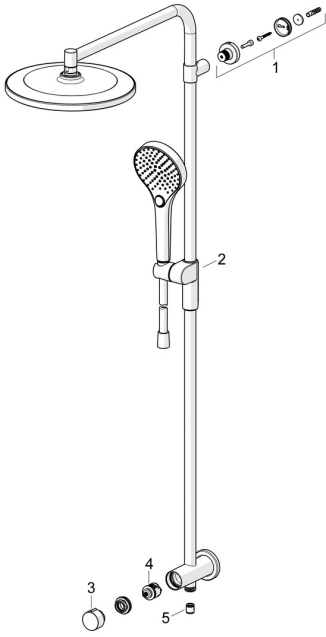

EAN: 4057304018015
static.hansa.com/44190300

Spare parts

SP44190300

| | Name | Code |
|----|------------------------------|----------|
| 01 | Wall bracket Chrome | 1013902V |
| 02 | Slide for shower rail Chrome | 1012974V |
| 03 | Handle Chrome | 1013857V |
| 04 | Diverter | 59914183 |
| 05 | Non-return valve, DN15 | 59914250 |