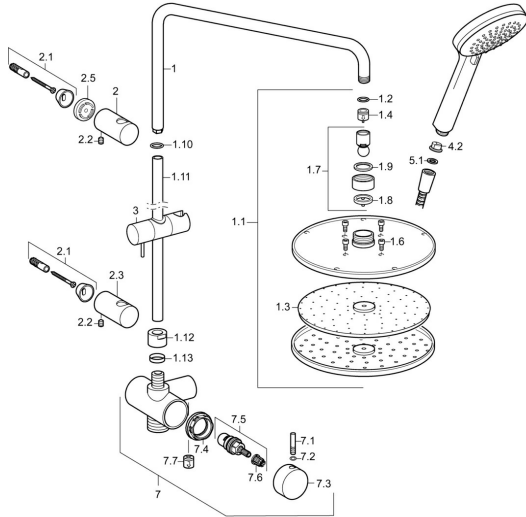

EAN: 4015474239012
static.hansa.com/44180200

Spare parts

SP44180200

	Name	Code
1	Shower pipe Chrome	59913810
1.1	Overhead shower, d 200 mm Chrome	59913747
1.3	Nozzle plate, d 200 mm, (-2019)	59913751
1.4	Flow limiter	59913753
1.6	Screw	59913754
1.10	O-ring kit	59913808
1.11	Shower pipe Chrome	59913814
1.12	Connection nut	59913807
1.13	O-ring kit	59913808
2	Wall bracket Chrome	59913809
2.1	Fixing set	59913812
2.2	Screw, M5x8, SW2.5	59904755
2.3	Wall bracket Chrome	59913815
2.5	Spacer ring, 5 mm	59913811
3	Slide for shower rail Chrome	59913755
4.2	Strainer	59906859
5.1	Gasket ring, d 21x12x2	59912304
5.2	Shower hose, L=1000, G1/2xG1/2	59913813
7	Diverter body complete	59913816
7.1	Pin, M6, 21 mm Chrome	59913284
7.2	O-ring, d 3x1.5	59913100
7.3	Handle	59913817
7.4	Tightening nut, M37x1, AF30 Discontinued	59912111
7.5	Diverter	59913818
7.6	Adapter White	59910235
7.7	Non-return valve	59905714