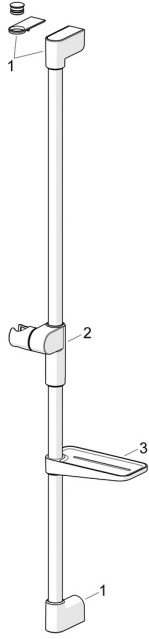

EAN: 4057304018169
static.hansa.com/441602100009

Spare parts

SP44130200

| | Name | Code |
|----|------------------------------|----------|
| 01 | Wall bracket Chrome | 1013048V |
| 02 | Slide for shower rail Chrome | 1012974V |
| 03 | Soap holder White | 1013165V |