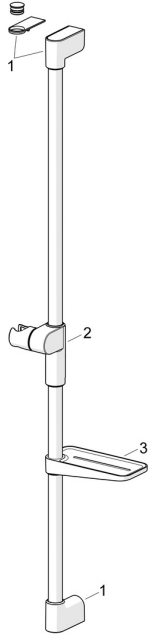

## Spare parts

### SP44130200

	Name	Code
01	Wall bracket Chrome	1013048V
02	Slide for shower rail Chrome	1012974V
03	Soap holder White	1013165V