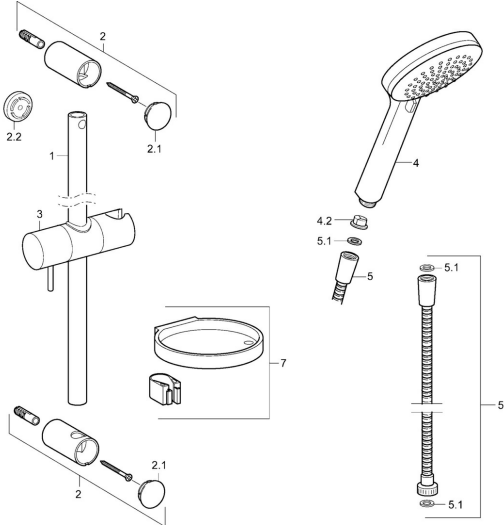

EAN: 4015474238848
static.hansa.com/44160110

Spare parts

SP44160110

	Name	Code
2	Wall bracket Chrome	59913743
2.1	Covering cap Chrome	59913744
2.2	Spacer sleeve, 5 mm	59913742
3	Slide for shower rail Chrome	59913755
4	Hand shower, d 100 mm Chrome Discontinued	44310100
4.2	Strainer	59906859
5	Shower hose, L=1750 Chrome	44120300
5.1	Gasket ring, d 21x12x2	59912304
7	Soap tray	59913745
7	Holder	59913983