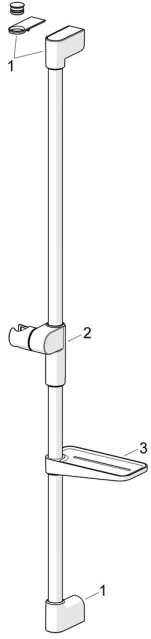

EAN: 4057304018176
static.hansa.com/441503300009

Spare parts

SP44130200

	Name	Code
01	Wall bracket Chrome	1013048V
02	Slide for shower rail Chrome	1012974V
03	Soap holder White	1013165V