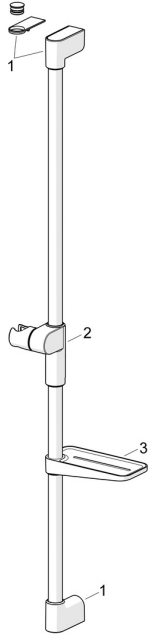

EAN: 4057304018145
static.hansa.com/44150330

Spare parts

SP44130200

	Name	Code
01	Wall bracket Chrome	1013048V
02	Slide for shower rail Chrome	1012974V
03	Soap holder White	1013165V