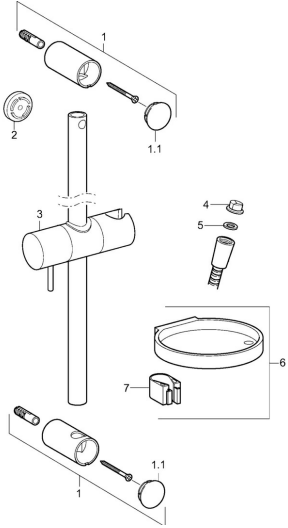

EAN: 4015474238800
static.hansa.com/44150110

Spare parts

SP44150110

	Name	Code
01	Wall bracket Chrome	59913743
01.1	Covering cap Chrome	59913744
02	Spacer sleeve, 5 mm	59913742
03	Slide for shower rail Chrome	59913755
04	Strainer	59906859
05	Gasket ring, d 21x12x2	59912304
06	Soap tray	59913745
07	Holder	59913983