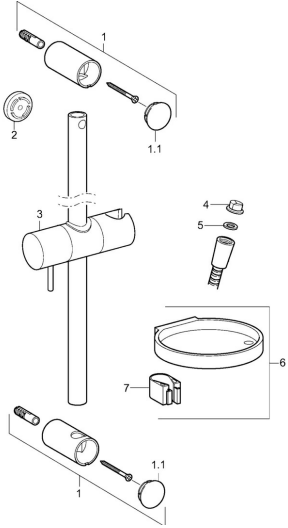

EAN: 4015474238794
static.hansa.com/44140100

Spare parts

SP44150110

	Name	Code
01	Wall bracket Chrome	59913743
01.1	Covering cap Chrome	59913744
02	Spacer sleeve, 5 mm	59913742
03	Slide for shower rail Chrome	59913755
04	Strainer	59906859
05	Gasket ring, d 21x12x2	59912304
06	Soap tray	59913745
07	Holder	59913983