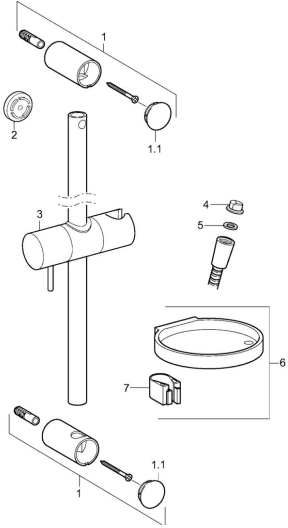

## Spare parts

### SP44150110

	Name	Code
01	Wall bracket Chrome	59913743
01.1	Covering cap Chrome	59913744
02	Spacer sleeve, 5 mm	59913742
03	Slide for shower rail Chrome	59913755
04	Strainer	59906859
05	Gasket ring, d 21x12x2	59912304
06	Soap tray	59913745
07	Holder	59913983