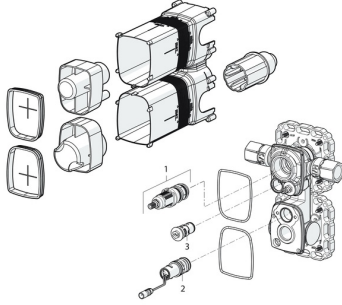

EAN: 4015474277908
static.hansa.com/44090000

Spare parts

SP44090000

	Name	Code
1	Thermostatic cartridge, 2.7	59913823
2	Solenoid valve complete	59914352
3	One-way valve with litter screen	59913696
4	Flush connector	59913589
N.I.	Raising kit Discontinued	59914353