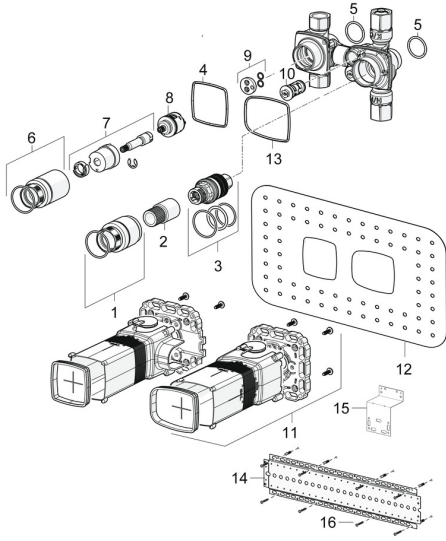

EAN: 4057304007286
static.hansa.com/44030100

Spare parts

SP44030100

	Name	Code
01	Screw sleeve, M36x1.5, SW30 Discontinued	59914699
02	Spindle	59914700
03	Thermostatic cartridge, 3.4	59914114
04	Gasket	59913685
05	O-ring, d 25x2.5	59905053
06	Screw sleeve, M36x1.5, SW30	59914696
07	Spindle	59914701
08	Diverter	59914183
09	Disc	59914698
10	One-way valve with litter screen	59913696
11	Installation box Discontinued	59913683
12	Gasket, 280x180	59913695
13	Gasket Discontinued	59913707
14	Assembling plate	44050000
15	Assembling plate	44050100
16	Screw set Discontinued	59913706
N.I.	Raising kit, 20 mm	59914625