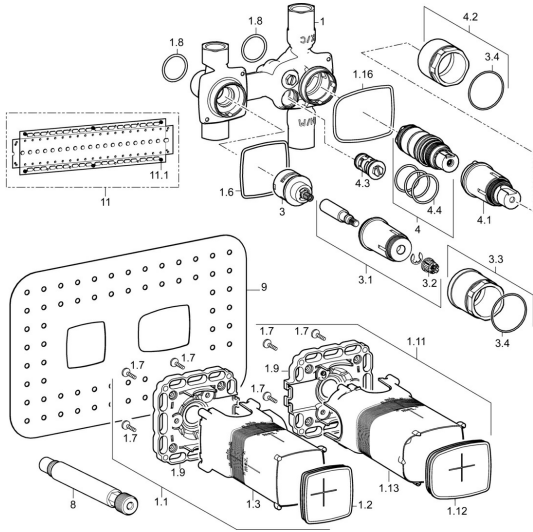

EAN: 4015474203013
static.hansa.com/44030000

Spare parts

SP44030000

	Name	Code
1.1	Installation box Discontinued	59913683
1.6	Gasket	59913685
1.8	O-ring, d 25x2.5	59905053
1.11	Installation box Discontinued	59913694
1.16	Gasket Discontinued	59913707
3	Diverter	59913468
3.1	Spindle Chrome	59913689
3.2	Adapter White	59910235
3.3	Screw, M38x1, SW38	59913688
4	Thermostatic cartridge	59913311
4.1	Extension spindle	59913693
4.2	Screw, M38x1, SW38	59913692
4.3	One-way valve with litter screen	59913696
4.4	O-ring, d 26x2	59911081
8	Flush connector	59913589
9	Gasket, 280x180	59913695
N.I.	Raising kit, 20 mm	59913592
N.I.	Key, SW38/41	59912780
N.I.	Thermostatic cartridge, H/C reversed	59913463