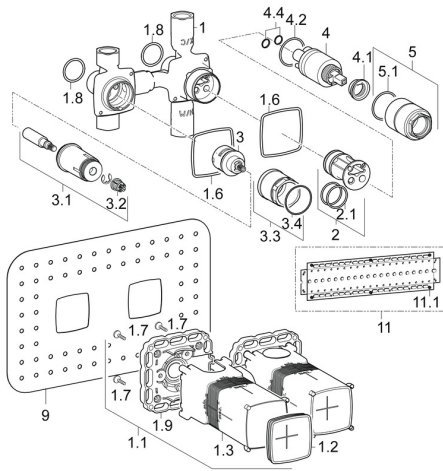

## Spare parts

### SP44010000

	Name	Code
1.1	Installation box <b>Discontinued</b>	59913683
1.6	Gasket	59913685
1.8	O-ring, d 25x2.5	59905053
2	Adapter	59913686
2.1	O-ring, d 25.12x1.78 <b>Discontinued</b>	59913687
3	Headpart	59913690
3.1	Spindle Chrome	59913689
3.2	Adapter White	59910235
3.3	Screw, M38x1, SW38	59913688
4	Cartridge, 3.5 Classic	59913075
4.1	Temperature adjustment limiter	59912325
4.2	O-ring, d 28.24x2.62 <b>Discontinued</b>	59912590
4.4	O-ring, d 10.10x1.60 <b>Discontinued</b>	59905072
5	Screw sleeve, M38x1	59912115
9	Gasket, 280x180	59913684
11	Assembling plate	44050000
11	Assembling plate	44050100
11.1	Screw set <b>Discontinued</b>	59913706
N.I.	Raising kit, 20 mm	59913591
N.I.	Key, SW30/34	59912108
N.I.	Adapter	59913826
N.I.	Key, SW38/41	59912780