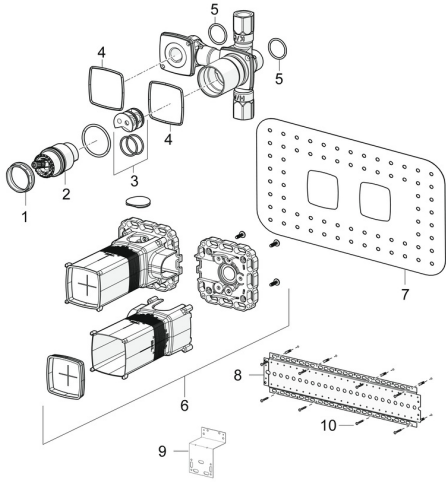

EAN: 4057304006661
static.hansa.com/44000100

Spare parts

SP44000100

	Name	Code
01	Tightening nut, M42x1.5, SW 38	59914128
02	Cartridge, 4.0 Classic	59914129
03	Adapter	59914695
04	Gasket	59913685
05	O-ring, d 25x2.5	59905053
06	Installation box Discontinued	59913683
07	Gasket, 280x180	59913684
08	Assembling plate	44050000
09	Assembling plate	44050100
10	Screw set Discontinued	59913706
N.I.	Raising kit, 20 mm	59914624