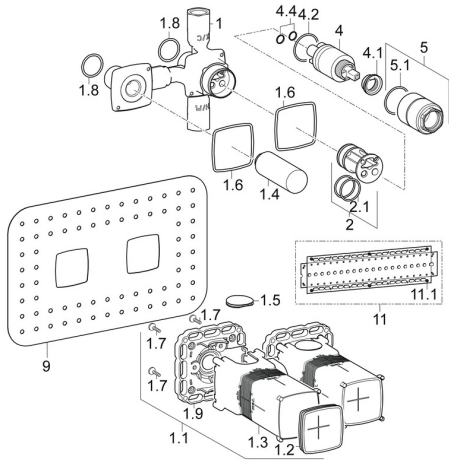

EAN: 4015474202627
static.hansa.com/44000000

Spare parts

SP44000000

	Name	Code
1.1	Installation box Discontinued	59913683
1.6	Gasket	59913685
1.8	O-ring, d 25x2.5	59905053
2	Adapter	59913686
2.1	O-ring, d 25.12x1.78 Discontinued	59913687
4	Cartridge, 3.5 Classic	59913075
4.1	Temperature adjustment limiter	59912325
4.2	O-ring, d 28.24x2.62 Discontinued	59912590
4.4	O-ring, d 10.10x1.60 Discontinued	59905072
5	Screw sleeve, M38x1	59912115
9	Gasket, 280x180	59913684
11	Assembling plate	44050000
11	Assembling plate	44050100
11.1	Screw set Discontinued	59913706
N.I.	Key, SW30/34	59912108
N.I.	Raising kit, 20 mm	59913590
N.I.	Adapter	59913826