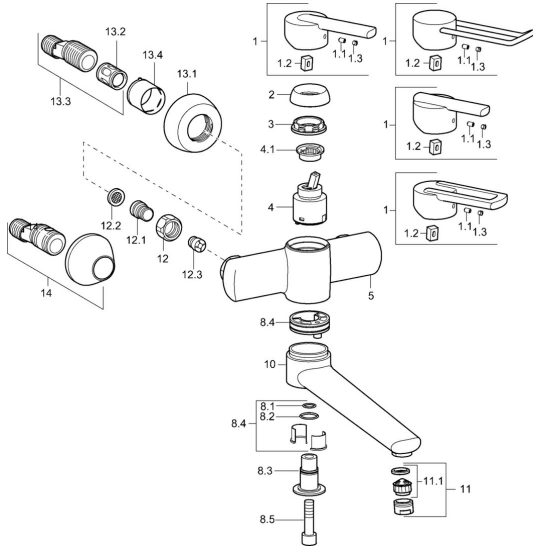

EAN: 4015474110687
static.hansa.com/43969200

Spare parts

SP43692100

| | Name | Code |
|------|--|----------|
| 1 | Lever Chrome Discontinued | 43880003 |
| 1 | Lever Chrome Discontinued | 43890005 |
| 1 | Lever Chrome Discontinued | 59913774 |
| 1 | Lever, L=138 Chrome Discontinued | 59913849 |
| 1.1 | Screw, M5x8, SW2.5 | 59904755 |
| 1.2 | Bushing | 59904778 |
| 1.3 | Symbol plug Grey | 59912112 |
| 2 | Covering cap Chrome Discontinued | 59912797 |
| 3 | Screw, M42x1, SW34 Discontinued | 59912798 |
| 4 | Cartridge, 4.0 Classic | 59912791 |
| 4.1 | Temperature adjustment limiter Discontinued | 59912799 |
| 8.1 | O-ring, d 14x2 Discontinued | 59904823 |
| 8.2 | O-ring, 20x2 | 59912435 |
| 8.3 | Holder Chrome Discontinued | 59912819 |
| 8.4 | Maintenance set Discontinued | 59912818 |
| 8.5 | Screw, M12x35 Discontinued | 59912817 |
| 10 | Spout, L=225 Chrome Discontinued | 59912822 |
| 10 | Spout, L=85 Chrome Discontinued | 59912820 |
| 11 | Aerator, M24x1 STD HC A Chrome | 59902366 |
| 11.1 | Aerator, M22/24 A | 59902081 |
| 12 | Connection nut, G3/4, AF30 | 59902230 |
| 12.1 | Nipple | 59911075 |
| 12.2 | Filter sealing, G3/4 | 59911076 |
| 12.3 | Non-return valve | 59905714 |
| 13.1 | Cover flange Chrome | 59912652 |
| 13.2 | Silencer | 59904792 |
| 13.3 | Eccentric connector, G3/4xG1/2, DN15 | 59910254 |
| 13.4 | Cover sleeve Chrome | 59912651 |
| 14 | Eccentric coupling with stop valves and cover plates, G1/2xG3/4 Chrome | 59902034 |
| N.I. | Key, SW30/34 | 59912108 |