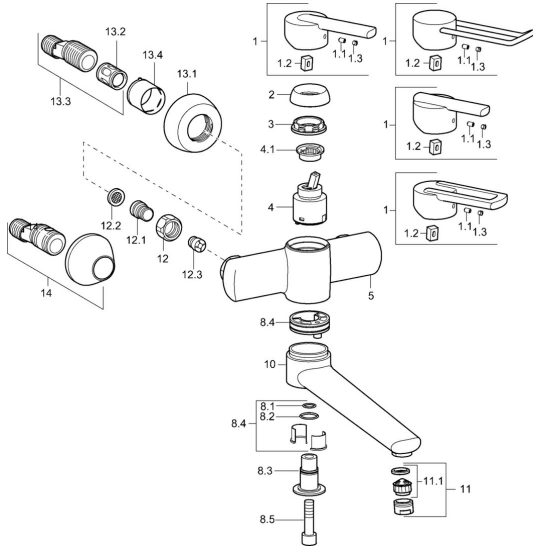

EAN: 4015474106802
static.hansa.com/43962200

Spare parts

SP43692100

	Name	Code
1	Lever Chrome Discontinued	43880003
1	Lever Chrome Discontinued	43890005
1	Lever Chrome Discontinued	59913774
1	Lever, L=138 Chrome Discontinued	59913849
1.1	Screw, M5x8, SW2.5	59904755
1.2	Bushing	59904778
1.3	Symbol plug Grey	59912112
2	Covering cap Chrome Discontinued	59912797
3	Screw, M42x1, SW34 Discontinued	59912798
4	Cartridge, 4.0 Classic	59912791
4.1	Temperature adjustment limiter Discontinued	59912799
8.1	O-ring, d 14x2 Discontinued	59904823
8.2	O-ring, 20x2	59912435
8.3	Holder Chrome Discontinued	59912819
8.4	Maintenance set Discontinued	59912818
8.5	Screw, M12x35 Discontinued	59912817
10	Spout, L=225 Chrome Discontinued	59912822
10	Spout, L=85 Chrome Discontinued	59912820
11	Aerator, M24x1 STD HC A Chrome	59902366
11.1	Aerator, M22/24 A	59902081
12	Connection nut, G3/4, AF30	59902230
12.1	Nipple	59911075
12.2	Filter sealing, G3/4	59911076
12.3	Non-return valve	59905714
13.1	Cover flange Chrome	59912652
13.2	Silencer	59904792
13.3	Eccentric connector, G3/4xG1/2, DN15	59910254
13.4	Cover sleeve Chrome	59912651
14	Eccentric coupling with stop valves and cover plates, G1/2xG3/4 Chrome	59902034
N.I.	Key, SW30/34	59912108