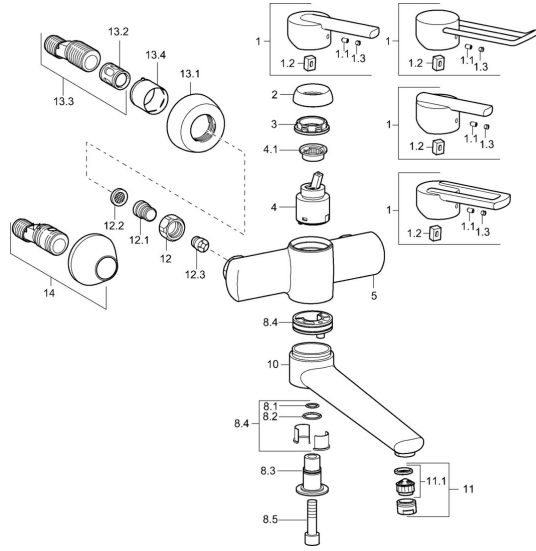

EAN: 4015474107038
static.hansa.com/43942200

Spare parts

SP43692100

	Name	Code
1	Lever Chrome Discontinued	43880003
1	Lever Chrome Discontinued	43890005
1	Lever Chrome Discontinued	59913774
1	Lever, L=138 Chrome Discontinued	59913849
1.1	Screw, M5x8, SW2.5	59904755
1.2	Bushing	59904778
1.3	Symbol plug Grey	59912112
2	Covering cap Chrome Discontinued	59912797
3	Screw, M42x1, SW34 Discontinued	59912798
4	Cartridge, 4.0 Classic	59912791
4.1	Temperature adjustment limiter Discontinued	59912799
8.1	O-ring, d 14x2 Discontinued	59904823
8.2	O-ring, 20x2	59912435
8.3	Holder Chrome Discontinued	59912819
8.4	Maintenance set Discontinued	59912818
8.5	Screw, M12x35 Discontinued	59912817
10	Spout, L=225 Chrome Discontinued	59912822
10	Spout, L=85 Chrome Discontinued	59912820
11	Aerator, M24x1 STD HC A Chrome	59902366
11.1	Aerator, M22/24 A	59902081
12	Connection nut, G3/4, AF30	59902230
12.1	Nipple	59911075
12.2	Filter sealing, G3/4	59911076
12.3	Non-return valve	59905714
13.1	Cover flange Chrome	59912652
13.2	Silencer	59904792
13.3	Eccentric connector, G3/4xG1/2, DN15	59910254
13.4	Cover sleeve Chrome	59912651
14	Eccentric coupling with stop valves and cover plates, G1/2xG3/4 Chrome	59902034
N.I.	Key, SW30/34	59912108