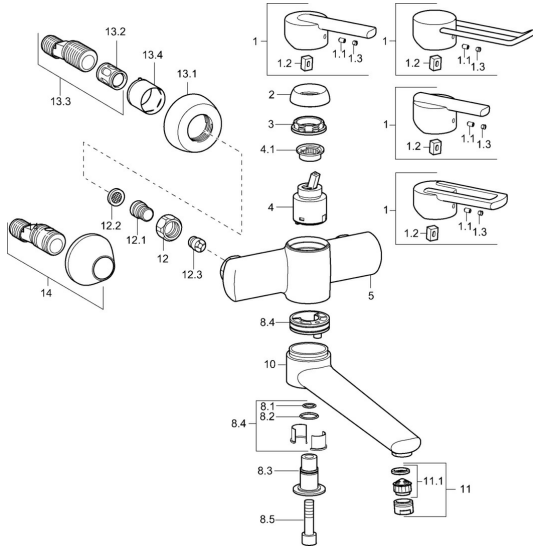

EAN: 4015474106970
static.hansa.com/43942100

Spare parts

SP43692100

	Name	Code
1	Lever Chrome Discontinued	43880003
1	Lever Chrome Discontinued	43890005
1	Lever Chrome Discontinued	59913774
1	Lever, L=138 Chrome Discontinued	59913849
1.1	Screw, M5x8, SW2.5	59904755
1.2	Bushing	59904778
1.3	Symbol plug Grey	59912112
2	Covering cap Chrome Discontinued	59912797
3	Screw, M42x1, SW34 Discontinued	59912798
4	Cartridge, 4.0 Classic	59912791
4.1	Temperature adjustment limiter Discontinued	59912799
8.1	O-ring, d 14x2 Discontinued	59904823
8.2	O-ring, 20x2	59912435
8.3	Holder Chrome Discontinued	59912819
8.4	Maintenance set Discontinued	59912818
8.5	Screw, M12x35 Discontinued	59912817
10	Spout, L=225 Chrome Discontinued	59912822
10	Spout, L=85 Chrome Discontinued	59912820
11	Aerator, M24x1 STD HC A Chrome	59902366
11.1	Aerator, M22/24 A	59902081
12	Connection nut, G3/4, AF30	59902230
12.1	Nipple	59911075
12.2	Filter sealing, G3/4	59911076
12.3	Non-return valve	59905714
13.1	Cover flange Chrome	59912652
13.2	Silencer	59904792
13.3	Eccentric connector, G3/4xG1/2, DN15	59910254
13.4	Cover sleeve Chrome	59912651
14	Eccentric coupling with stop valves and cover plates, G1/2xG3/4 Chrome	59902034
N.I.	Key, SW30/34	59912108