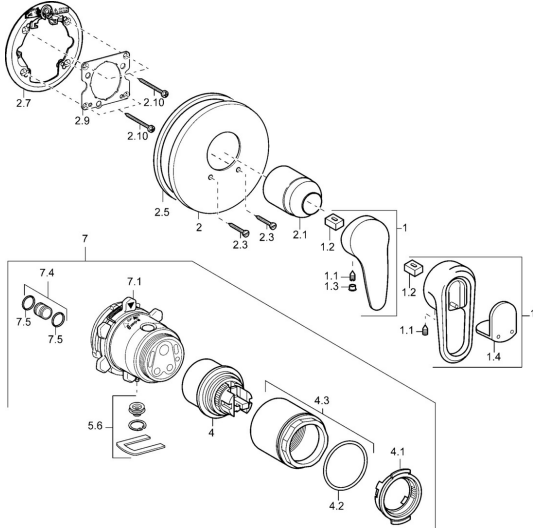

EAN: 4015474147362
static.hansa.com/43869540

Spare parts

SP43869040

| | Name | Code |
|------|--|------------|
| 1 | Lever Chrome/Satin Discontinued | 5990389592 |
| 1 | Lever Chrome/Satin Discontinued | 5990388292 |
| 1 | Lever Chrome Discontinued | 59913771 |
| 1 | Lever, L=99 mm, (-2011) Chrome | 59913768 |
| 1.1 | Screw, M5x8, SW2.5 | 59904755 |
| 1.2 | Bushing | 59904778 |
| 1.3 | Plug, hot/cold | 59906705 |
| 1.4 | Symbol plug Discontinued | 59911468 |
| 2 | Cover flange, d 56 mm | 59913078 |
| 2 | Cover flange, d 170/56 mm Chrome Discontinued | 59912928 |
| 2 | Cover flange, d 135 / d 56 mm Chrome Discontinued | 59912882 |
| 2.1 | Covering cap Chrome | 59904820 |
| 2.3 | Screw, M5x25 Chrome | 59912881 |
| 2.5 | Rubber gasket | 59913045 |
| 2.7 | Fixing part | 59912888 |
| 2.9 | Fixing plate | 59913034 |
| 2.10 | Screw, M4,5x80 | 59912890 |
| 4 | Cartridge, 4,8 eco | 59904601 |
| 4.1 | Hot water limiter | 59904759 |
| 4.2 | O-ring, 50,52x1,78 | 59906841 |
| 4.3 | Eye screw, M50x1, SW45 | 59912980 |
| 5.6 | Plug | 59912981 |
| 7 | Body for shower faucet Discontinued | 59912897 |
| 7 | Functional unit Discontinued | 59912907 |
| 7.1 | Blind nut | 59912984 |
| 7.4 | Connection nipple, (2014-) | 59913885 |
| 7.5 | O-ring, d 14x2 | 59912982 |
| N.I. | Raising kit, 20 mm | 59912754 |