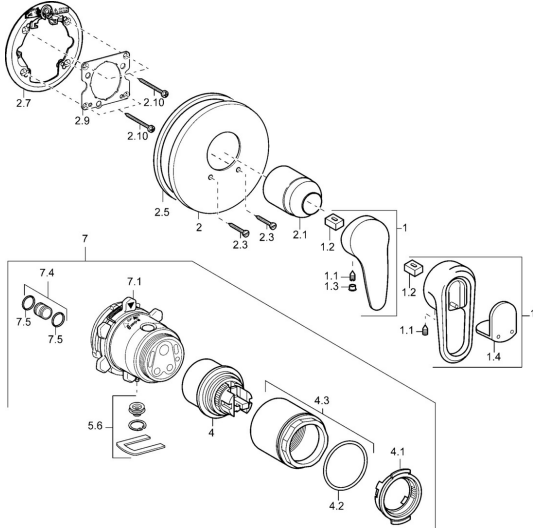

EAN: 4015474111813
static.hansa.com/43869040

Spare parts

SP43869040

	Name	Code
1	Lever Chrome/Satin Discontinued	5990389592
1	Lever Chrome/Satin Discontinued	5990388292
1	Lever Chrome Discontinued	59913771
1	Lever, L=99 mm, (-2011) Chrome	59913768
1.1	Screw, M5x8, SW2.5	59904755
1.2	Bushing	59904778
1.3	Plug, hot/cold	59906705
1.4	Symbol plug Discontinued	59911468
2	Cover flange, d 56 mm	59913078
2	Cover flange, d 170/56 mm Chrome Discontinued	59912928
2	Cover flange, d 135 / d 56 mm Chrome Discontinued	59912882
2.1	Covering cap Chrome	59904820
2.3	Screw, M5x25 Chrome	59912881
2.5	Rubber gasket	59913045
2.7	Fixing part	59912888
2.9	Fixing plate	59913034
2.10	Screw, M4,5x80	59912890
4	Cartridge, 4,8 eco	59904601
4.1	Hot water limiter	59904759
4.2	O-ring, 50,52x1,78	59906841
4.3	Eye screw, M50x1, SW45	59912980
5.6	Plug	59912981
7	Body for shower faucet Discontinued	59912897
7	Functional unit Discontinued	59912907
7.1	Blind nut	59912984
7.4	Connection nipple, (2014-)	59913885
7.5	O-ring, d 14x2	59912982
N.I.	Raising kit, 20 mm	59912754