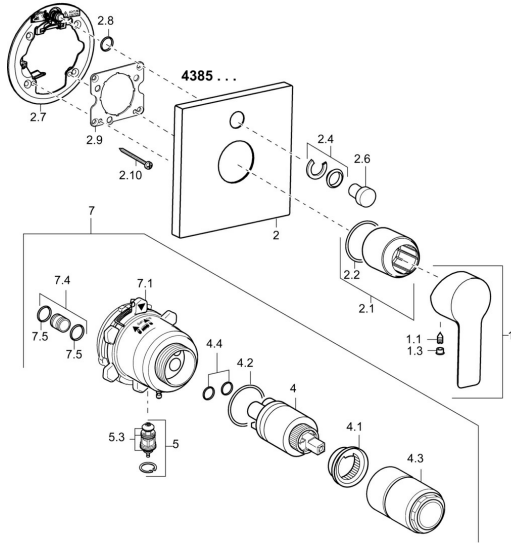

EAN: 4015474267978
static.hansa.com/43859513

Spare parts

SP43859513

	Name	Code
1	Lever Chrome	59913650
1.1	Screw, M5x8, SW2.5	59904755
1.3	Cover plug Chrome	59913762
2	Cover flange, 150x150 mm Chrome	59914004
2.1	Cover sleeve Chrome	59912511
2.2	O-ring, 41x3	59913215
2.4	Flow limiting cap	59912924
2.6	Push button Chrome	59913656
2.7	Supporting plate	59913048
2.8	O-ring, d 7.65x1.78	59902337
2.9	Fixing plate	59913034
2.10	Screw, M4.5x80	59912890
4	Cartridge, 3.5 Classic	59913075
4	Cartridge, 3.5 Eco	59912324
4.1	Temperature adjustment limiter	59912325
4.2	O-ring, d 28.24x2.62 Discontinued	59912590
4.3	Screw sleeve, M38x1	59912115
4.4	O-ring, d 10.10x1.60 Discontinued	59905072
5	Diverter	59912985
5.3	Sealing kit Discontinued	59912997
7	Functional unit, H/C reversed	59912978
7	Functional unit, 3.5 (2011-) Discontinued	59913380
7.1	Blind nut	59912984
7.4	Connection nipple, (2014-)	59913885
7.5	O-ring, d 14x2	59912982
N.I.	Raising kit, 20 mm	59912754