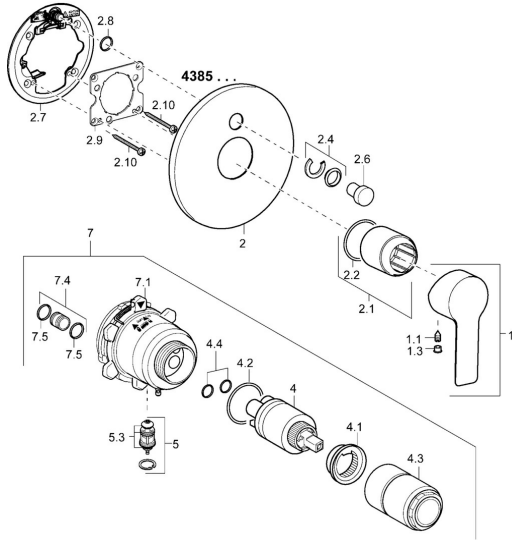

EAN: 4015474245136
static.hansa.com/43859503

Spare parts

SP43859503

	Name	Code
1	Lever Chrome	59913650
1.1	Screw, M5x8, SW2.5	59904755
1.3	Symbol plug Grey	59912112
2	Cover plate, d 170 mm Chrome Discontinued	59913403
2.1	Cover sleeve Chrome	59912511
2.2	O-ring, 41x3	59913215
2.4	Flow limiting cap	59912924
2.6	Push button Chrome	59913656
2.7	Supporting plate	59913048
2.8	O-ring, d 7.65x1.78	59902337
2.9	Fixing plate	59913034
2.10	Screw, M4.5x80	59912890
4	Cartridge, 3.5 Eco	59912324
4	Cartridge, 3.5 Classic	59913075
4.1	Temperature adjustment limiter	59912325
4.2	O-ring, d 28.24x2.62 Discontinued	59912590
4.3	Screw sleeve, M38x1	59912115
4.4	O-ring, d 10.10x1.60 Discontinued	59905072
5	Diverter	59912985
5.3	Sealing kit Discontinued	59912997
7	Functional unit, H/C reversed	59912978
7	Functional unit, 3.5 (2011-) Discontinued	59913380
7.1	Blind nut	59912984
7.4	Connection nipple, (2014-)	59913885
7.5	O-ring, d 14x2	59912982
N.I.	Raising kit, 20 mm	59912754