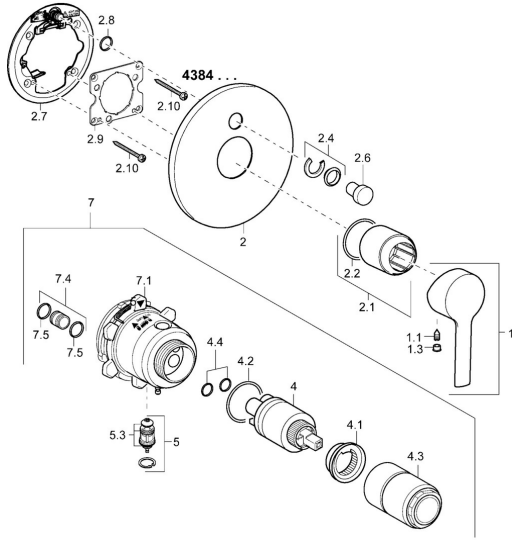

## Spare parts

### SP43849573

	Name	Code
1	Lever Chrome	59913761
1.1	Screw, M5x8, SW2.5	59904755
1.3	Cover plug Chrome	59913762
2	Cover plate, d 170 mm Chrome <b>Discontinued</b>	59913403
2.1	Cover sleeve Chrome	59912511
2.2	O-ring, 41x3	59913215
2.4	Flow limiting cap	59912924
2.6	Push button Chrome	59913656
2.7	Supporting plate	59913048
2.8	O-ring, d 7.65x1.78	59902337
2.9	Fixing plate	59913034
2.10	Screw, M4.5x80	59912890
4	Cartridge, 3.5 Eco	59912324
4	Cartridge, 3.5 Classic	59913075
4.1	Temperature adjustment limiter	59912325
4.2	O-ring, d 28.24x2.62 <b>Discontinued</b>	59912590
4.3	Screw sleeve, M38x1	59912115
4.4	O-ring, d 10.10x1.60 <b>Discontinued</b>	59905072
5	Diverter	59912985
5.3	Sealing kit <b>Discontinued</b>	59912997
7	Functional unit, H/C reversed	59912978
7	Functional unit, 3.5 (2011-) <b>Discontinued</b>	59913380
7.1	Blind nut	59912984
7.4	Connection nipple Chrome <b>Discontinued</b>	59912983
7.5	O-ring, d 14x2	59912982
N.I.	Raising kit, 20 mm	59912754