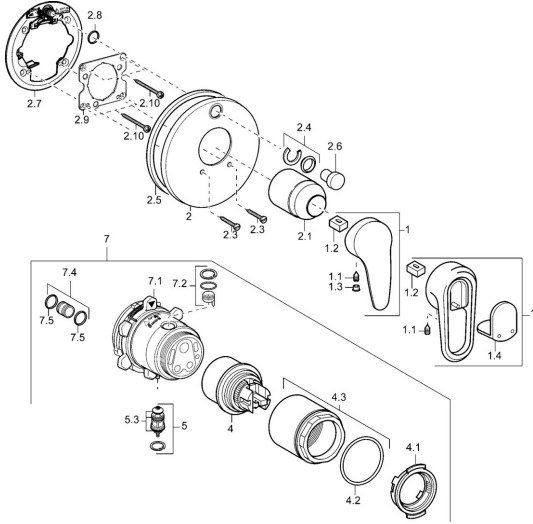

EAN: 4015474147430
static.hansa.com/43849540

Spare parts

SP43849040

	Name	Code
1	Lever, L=99 mm, (-2011) Chrome	59913768
1	Lever Chrome/Satin Discontinued	5990389592
1	Lever Chrome Discontinued	59913771
1	Lever Chrome/Satin Discontinued	5990388292
1.1	Screw, M5x8, SW2.5	59904755
1.2	Bushing	59904778
1.3	Plug, hot/cold	59906705
1.4	Symbol plug Discontinued	59911468
2	Cover plate Chrome Discontinued	59912883
2	Cover plate, d 170 mm Chrome Discontinued	59913077
2	Cover flange Chrome	59912929
2.1	Covering cap Chrome	59904820
2.3	Screw, M5x25 Chrome	59912881
2.4	Flow limiting cap	59912924
2.5	Rubber gasket	59913045
2.6	Snap	59912926
2.7	Fixing part	59912889
2.8	O-ring, d 7.65x1.78	59902337
2.9	Fixing plate	59913034
2.10	Screw, M4.5x80	59912890
4	Cartridge, 4.8 eco	59904601
4.1	Hot water limiter	59904759
4.2	O-ring, 50.52x1.78	59906841
4.3	Eye screw, M50x1, SW45	59912980
5	Diverter	59912985
5.3	Sealing kit Discontinued	59912997
7	Functional unit Discontinued	59912907
7	Functional unit, 4.8 Discontinued	59912898
7.1	Blind nut	59912984
7.2	Valve	59912986
7.4	Connection nipple, (2014-)	59913885
7.5	O-ring, d 14x2	59912982
N.I.	Raising kit, 20 mm	59912754