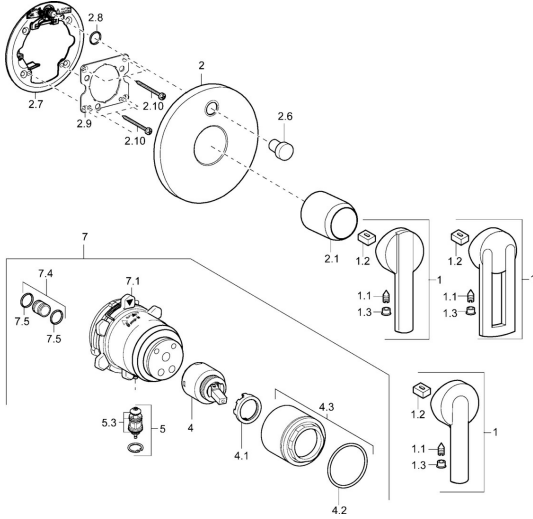

## Spare parts

### SP43849500

	Name	Code
1	Lever Chrome <b>Discontinued</b>	43890005
1	Lever Chrome <b>Discontinued</b>	59913774
1	Lever Chrome <b>Discontinued</b>	43880003
1.1	Screw, M5x8, SW2.5	59904755
1.2	Bushing	59904778
1.3	Symbol plug Grey	59912112
2	Cover flange, d 48 mm <b>Discontinued</b>	59913079
2.1	Covering cap Chrome <b>Discontinued</b>	59912885
2.6	Push button Chrome <b>Discontinued</b>	59912884
2.7	Diverter <b>Discontinued</b>	59913036
2.8	O-ring, d 7.65x1.78	59902337
2.9	Fixing plate	59913034
2.10	Screw, M4.5x80	59912890
4	Cartridge, 4.0 Classic	59912791
4.1	Temperature adjustment limiter <b>Discontinued</b>	59912799
4.2	O-ring, d 40x2	59911507
4.3	Eye screw, M4x1, SW34 <b>Discontinued</b>	59912987
5	Diverter	59912985
5.3	Sealing kit <b>Discontinued</b>	59912997
7	Functional unit, H/C reversed <b>Discontinued</b>	59912977
7	Functional unit <b>Discontinued</b>	59912901
7.1	Blind nut	59912984
7.2	Valve	59912986
7.4	Connection nipple, (2014-)	59913885
7.5	O-ring, d 14x2	59912982
N.I.	Raising kit, 20 mm	59912754
N.I.	Snap	59912926