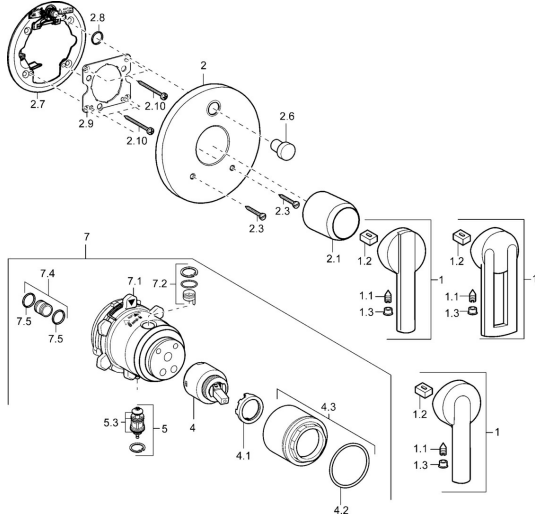

EAN: 4015474114616
static.hansa.com/43849000

Spare parts

SP43849000

	Name	Code
1	Lever Chrome Discontinued	43880003
1	Lever Chrome Discontinued	43890005
1	Lever Chrome Discontinued	59913774
1.1	Screw, M5x8, SW2.5	59904755
1.2	Bushing	59904778
1.3	Symbol plug Grey	59912112
2	Cover flange, d 48 mm Discontinued	59913079
2	Cover flange, d 135 / d 48 mm Chrome Discontinued	59912887
2.1	Covering cap Chrome Discontinued	59912885
2.3	Screw, M5x25 Chrome	59912881
2.6	Push button Chrome Discontinued	59912884
2.7	Diverter Discontinued	59913036
2.8	O-ring, d 7.65x1.78	59902337
2.9	Fixing plate	59913034
2.10	Screw, M4.5x80	59912890
4	Cartridge, 4.0 Classic	59912791
4.1	Temperature adjustment limiter Discontinued	59912799
4.2	O-ring, d 40x2	59911507
4.3	Eye screw, M4x1, SW34 Discontinued	59912987
5	Diverter	59912985
5.3	Sealing kit Discontinued	59912997
7	Functional unit Discontinued	59912901
7	Functional unit, H/C reversed Discontinued	59912977
7.1	Blind nut	59912984
7.2	Valve	59912986
7.4	Connection nipple, (2014-)	59913885
7.5	O-ring, d 14x2	59912982
N.I.	Raising kit, 20 mm	59912754