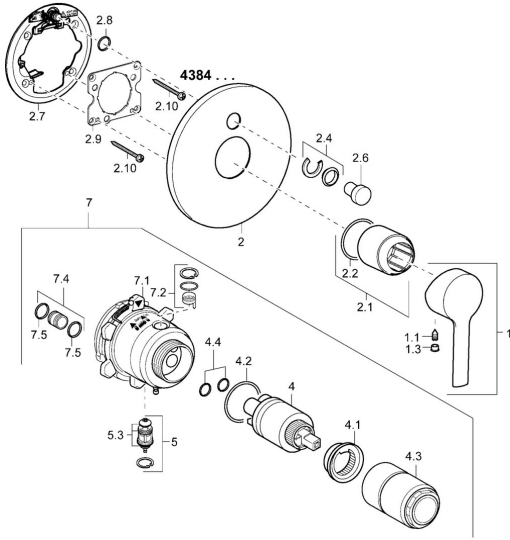

EAN: 4015474212893
static.hansa.com/43843573

Spare parts

SP43843573

	Name	Code
1	Lever Chrome	59913761
1.1	Screw, M5x8, SW2.5	59904755
1.3	Cover plug Chrome	59913762
2	Cover plate, d 170 mm Chrome Discontinued	59913403
2.1	Cover sleeve Chrome	59912511
2.2	O-ring, 41x3	59913215
2.4	Flow limiting cap	59912924
2.6	Push button Chrome	59913656
2.7	Supporting plate	59913048
2.8	O-ring, d 7.65x1.78	59902337
2.9	Fixing plate	59913034
2.10	Screw, M4.5x80	59912890
4	Cartridge, 3.5 Classic	59913075
4	Cartridge, 3.5 Eco	59912324
4.1	Temperature adjustment limiter	59912325
4.2	O-ring, d 28.24x2.62 Discontinued	59912590
4.3	Screw sleeve, M38x1	59912115
4.4	O-ring, d 10.10x1.60 Discontinued	59905072
5	Diverter	59912985
5.3	Sealing kit Discontinued	59912997
7	Functional unit, H/C reversed	59912978
7	Functional unit, 3.5 Discontinued	59913379
7.1	Blind nut	59912984
7.2	Back-pressure valve	59912990
7.4	Connection nipple, (2014-)	59913885
7.5	O-ring, d 14x2	59912982
N.I.	Raising kit, 20 mm	59912754