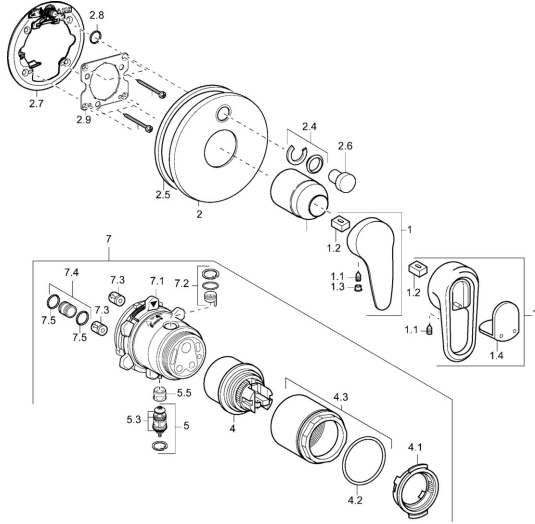

## Spare parts

### SP43843540

	Name	Code
1	Lever Chrome <b>Discontinued</b>	59913771
1	Lever, L=99 mm, (-2011) Chrome	59913768
1.1	Screw, M5x8, SW2.5	59904755
1.2	Bushing	59904778
1.3	Plug, hot/cold	59906705
1.4	Symbol plug <b>Discontinued</b>	59911468
2	Cover plate, d 170 mm Chrome <b>Discontinued</b>	59913077
2.1	Covering cap Chrome	59904820
2.4	Flow limiting cap	59912924
2.6	Snap	59912926
2.7	Fixing part	59912889
2.8	O-ring, d 7.65x1.78	59902337
2.9	Fixing plate	59913034
2.10	Screw, M4.5x80	59912890
4	Cartridge, 4.8 eco	59904601
4.1	Hot water limiter	59904759
4.2	O-ring, 50.52x1.78	59906841
4.3	Eye screw, M50x1, SW45	59912980
5	Diverter	59912985
5.3	Sealing kit <b>Discontinued</b>	59912997
5.5	Seat	59912229
7	Functional unit <b>Discontinued</b>	59912907
7	Functional unit, 4.8 <b>Discontinued</b>	59912899
7.1	Blind nut	59912984
7.2	Valve	59912986
7.3	Non-return valve	59905714
7.4	Connection nipple, (2014-)	59913885
7.5	O-ring, d 14x2	59912982
N.I.	Raising kit, 20 mm	59912754