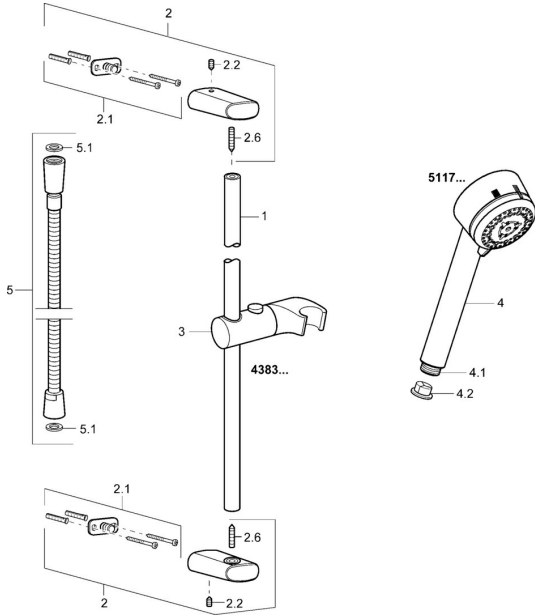

EAN: 4015474105560
static.hansa.com/43830190

Spare parts

SP43830190

	Name	Code
2	Shower pipe holder Discontinued	59912842
2.1	Fixing set Discontinued	59912081
2.2	Screw, M5x6, SW2.5	59912617
3	Hand shower holder Chrome Discontinued	59912085
4	Hand shower Chrome Discontinued	51170200
4.1	Hose coupling, G1/2 Discontinued	59912237
4.2	Strainer	59906859
5	Shower hose, L=1600 Chrome	04120500
5.1	Gasket ring, d 21x12x2	59912304