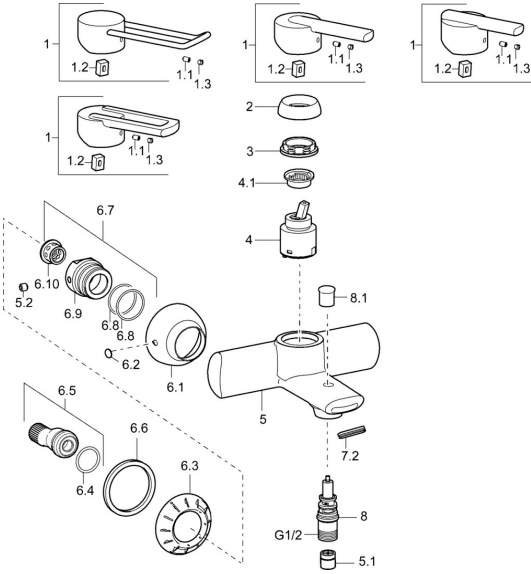

EAN: 4015474140974
static.hansa.com/43792100

Spare parts

SP43792100

	Name	Code
1	Lever, L=138 Chrome Discontinued	59913849
1	Lever Chrome Discontinued	43880003
1	Lever Chrome Discontinued	43890005
1	Lever Chrome Discontinued	59913774
1.1	Screw, M5x8, SW2.5	59904755
1.2	Bushing	59904778
1.3	Symbol plug Grey	59912112
2	Covering cap Chrome Discontinued	59912797
3	Screw, M4x1, SW34 Discontinued	59912798
4	Cartridge, 4.0 Classic	59912791
4.1	Temperature adjustment limiter Discontinued	59912799
5.2	Screw, M8x8	59906104
6.1	Cover flange Chrome Discontinued	59912800
6.2	Plug Chrome Discontinued	59911480
6.3	Adapter Chrome Discontinued	59911486
6.4	O-ring, 25.07x2.62	59911479
6.5	Connector, G1/2	59911491
6.6	Gasket, 52x63x5 Discontinued	59911798
6.7	Gasket, 52x63x5 Discontinued	59911798
6.8	O-ring, d 32x2	59912803
7.2	Aerator	59913082
8	Diverter	59912706
8.1	Diverter knob Chrome	59912801
N.I.	Key, SW30/34	59912108