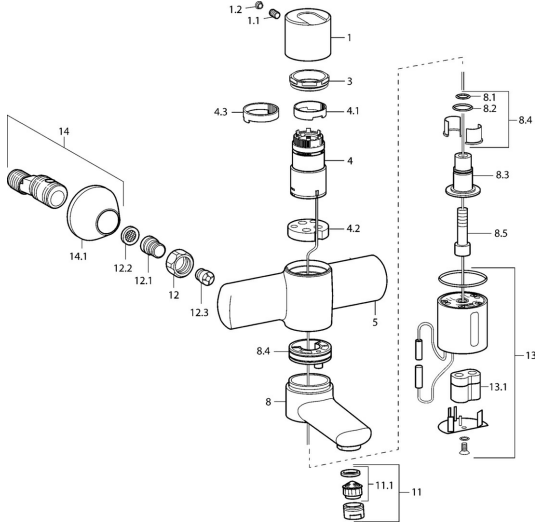

EAN: 4015474110700
static.hansa.com/43762200

Spare parts

SP4372200

	Name	Code
1	Lever Chrome Discontinued	59912917
1.1	Screw, M6x5, SW3	59912916
1.2	Cover plug Chrome	59911840
3	Screw, M42x1, SW41 Chrome Discontinued	59912918
4	Solenoid valve Discontinued	5991224001
4.1	Covering ring Discontinued	59912920
4.2	Intermediate floor Discontinued	59912921
8	Spout, L=85 Chrome Discontinued	59912820
8.1	O-ring, d 14x2 Discontinued	59904823
8.2	O-ring, 20x2	59912435
8.3	Holder Discontinued	59912919
8.4	Maintenance set Discontinued	59912818
8.5	Screw, M12x35 Discontinued	59912817
11	Aerator, M24x1 Z Chrome	59906826
11.1	Aerator, M22/24, Z	59906830
12	Connection nut, G3/4, AF30	59902230
12.1	Nipple	59911075
12.2	Filter sealing, G3/4	59911076
12.3	Non-return valve	59905714
13	Sensor Chrome Discontinued	59912774
13.1	Lithium battery, DL223A /CR-P2	59912443
14	Eccentric coupling with stop valves and cover plates, G1/2xG3/4 Chrome	59902034
14.1	Cover flange Chrome	59904796
N.I.	Key, SW38/41	59912780