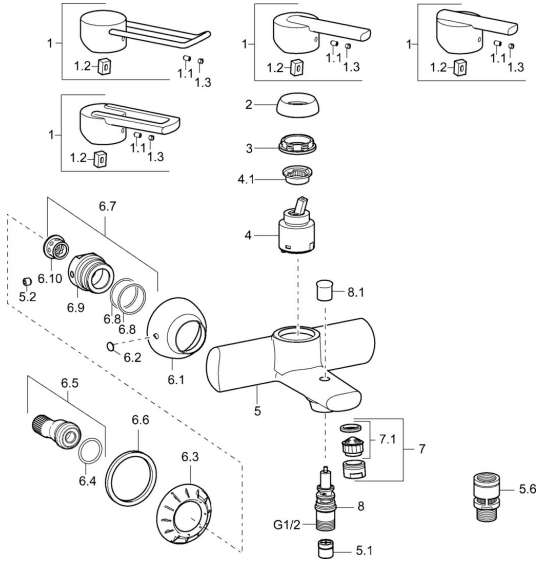

## Spare parts

### SP43742100

	Name	Code
1	Lever, L=138 Chrome <b>Discontinued</b>	59913849
1	Lever Chrome <b>Discontinued</b>	43880003
1	Lever Chrome <b>Discontinued</b>	59913774
1	Lever Chrome <b>Discontinued</b>	43890005
1.1	Screw, M5x8, SW2.5	59904755
1.2	Bushing	59904778
1.3	Symbol plug Grey	59912112
2	Covering cap Chrome <b>Discontinued</b>	59912797
3	Screw, M4x1, SW34 <b>Discontinued</b>	59912798
4	Cartridge, 4.0 Classic	59912791
4.1	Temperature adjustment limiter <b>Discontinued</b>	59912799
5.2	Screw, M8x8	59906104
5.6	Vacuum breaker, DN15	59911330
6.1	Cover flange Chrome <b>Discontinued</b>	59912800
6.2	Plug Chrome <b>Discontinued</b>	59911480
6.3	Adapter Chrome <b>Discontinued</b>	59911486
6.4	O-ring, 25.07x2.62	59911479
6.5	Connector, G1/2	59911491
6.6	Gasket, 52x63x5 <b>Discontinued</b>	59911798
6.7	Nipple, M16x1, SW10 <b>Discontinued</b>	59912802
6.8	O-ring, d 32x2	59912803
7	Aerator, M24x1 B Chrome	59905872
7.1	Aerator, M22/M24	59905873
8	Diverter	59912706
8.1	Diverter knob Chrome	59912801
N.I.	Key, SW30/34	59912108