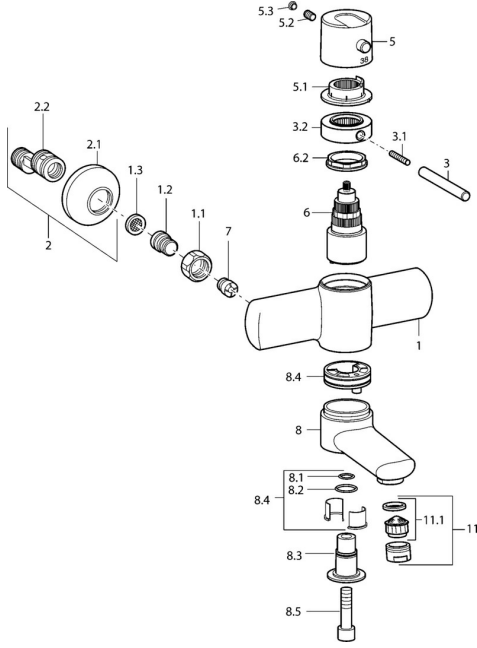

EAN: 4015474107984
static.hansa.com/43732201

Spare parts

SP43702201

	Name	Code
1.1	Connection nut, G3/4, AF30	59902230
1.2	Nipple	59911075
1.3	Filter sealing, G3/4	59911076
2	Eccentric coupling with stop valves and cover plates, G1/2xG3/4 Chrome	59902034
2.1	Cover flange Chrome	59904796
3	Lever, 80 mm Chrome	59912128
3.1	Screw, M6x20	59911228
3.2	Lock ring Chrome Discontinued	59912811
5	Lever Chrome Discontinued	59912810
5.1	Retaining ring Chrome Discontinued	59912809
5.2	Screw, M6x9.5	59901609
5.3	Cover plug Chrome	59911840
6	Thermostatic cartridge, 4.0 Discontinued	5990450101
6.2	Eye screw, M42x1, SW38 Discontinued	59912812
7	Non-return valve	59905714
8	Spout, L=85 Chrome Discontinued	59912820
8	Spout, L=225 Chrome Discontinued	59912822
8.1	O-ring, d 14x2 Discontinued	59904823
8.2	O-ring, 20x2	59912435
8.3	Holder Chrome Discontinued	59912819
8.4	Maintenance set Discontinued	59912818
8.5	Screw, M12x35 Discontinued	59912817
11	Aerator, M24x1 STD HC A Chrome	59902366
11.1	Aerator, M22/24 A	59902081
N.I.	Key, SW38/41	59912780