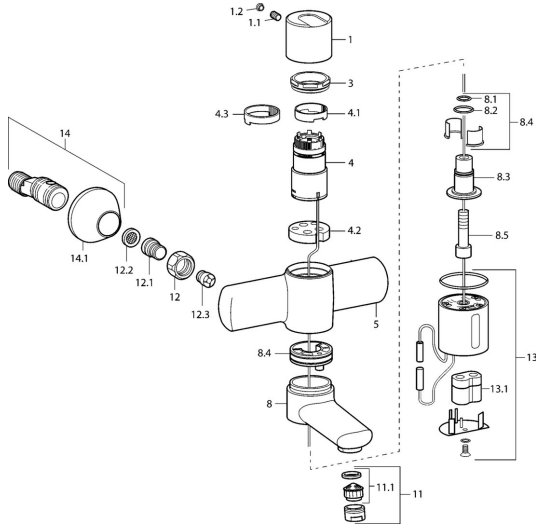

EAN: 4015474110694
static.hansa.com/43722200

Spare parts

SP4372200

	Name	Code
1	Lever Chrome Discontinued	59912917
1.1	Screw, M6x5, SW3	59912916
1.2	Cover plug Chrome	59911840
3	Screw, M42x1, SW41 Chrome Discontinued	59912918
4	Solenoid valve Discontinued	5991224001
4.1	Covering ring Discontinued	59912920
4.2	Intermediate floor Discontinued	59912921
8	Spout, L=85 Chrome Discontinued	59912820
8.1	O-ring, d 14x2 Discontinued	59904823
8.2	O-ring, 20x2	59912435
8.3	Holder Discontinued	59912919
8.4	Maintenance set Discontinued	59912818
8.5	Screw, M12x35 Discontinued	59912817
11	Aerator, M24x1 Z Chrome	59906826
11.1	Aerator, M22/24, Z	59906830
12	Connection nut, G3/4, AF30	59902230
12.1	Nipple	59911075
12.2	Filter sealing, G3/4	59911076
12.3	Non-return valve	59905714
13	Sensor Chrome Discontinued	59912774
13.1	Lithium battery, DL223A /CR-P2	59912443
14	Eccentric coupling with stop valves and cover plates, G1/2xG3/4 Chrome	59902034
14.1	Cover flange Chrome	59904796
N.I.	Key, SW38/41	59912780