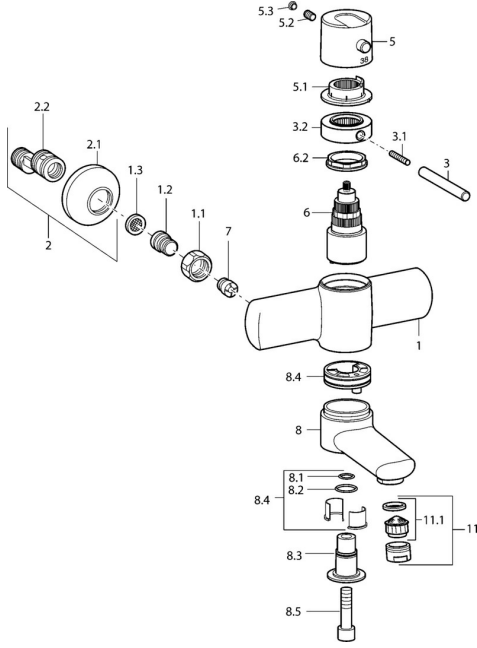

EAN: 4015474107953
static.hansa.com/43702201

Spare parts

SP43702201

	Name	Code
1.1	Connection nut, G3/4, AF30	59902230
1.2	Nipple	59911075
1.3	Filter sealing, G3/4	59911076
2	Eccentric coupling with stop valves and cover plates, G1/2xG3/4 Chrome	59902034
2.1	Cover flange Chrome	59904796
3	Lever, 80 mm Chrome	59912128
3.1	Screw, M6x20	59911228
3.2	Lock ring Chrome Discontinued	59912811
5	Lever Chrome Discontinued	59912810
5.1	Retaining ring Chrome Discontinued	59912809
5.2	Screw, M6x9.5	59901609
5.3	Cover plug Chrome	59911840
6	Thermostatic cartridge, 4.0 Discontinued	5990450101
6.2	Eye screw, M42x1, SW38 Discontinued	59912812
7	Non-return valve	59905714
8	Spout, L=85 Chrome Discontinued	59912820
8	Spout, L=225 Chrome Discontinued	59912822
8.1	O-ring, d 14x2 Discontinued	59904823
8.2	O-ring, 20x2	59912435
8.3	Holder Chrome Discontinued	59912819
8.4	Maintenance set Discontinued	59912818
8.5	Screw, M12x35 Discontinued	59912817
11	Aerator, M24x1 STD HC A Chrome	59902366
11.1	Aerator, M22/24 A	59902081
N.I.	Key, SW38/41	59912780