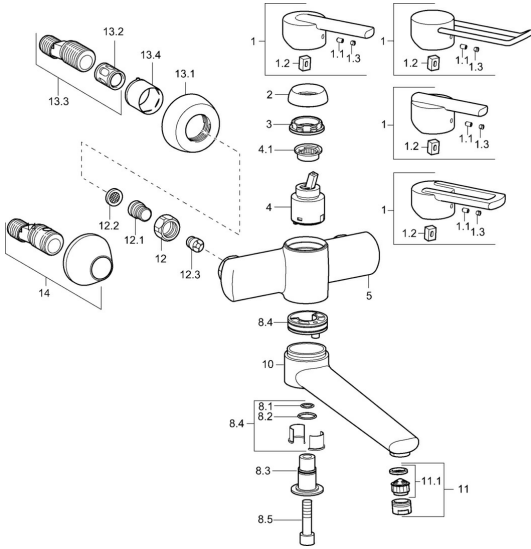

## Spare parts

### SP43692100

	Name	Code
1	Lever Chrome <b>Discontinued</b>	43880003
1	Lever Chrome <b>Discontinued</b>	43890005
1	Lever Chrome <b>Discontinued</b>	59913774
1	Lever, L=138 Chrome <b>Discontinued</b>	59913849
1.1	Screw, M5x8, SW2.5	59904755
1.2	Bushing	59904778
1.3	Symbol plug Grey	59912112
2	Covering cap Chrome <b>Discontinued</b>	59912797
3	Screw, M42x1, SW34 <b>Discontinued</b>	59912798
4	Cartridge, 4.0 Classic	59912791
4.1	Temperature adjustment limiter <b>Discontinued</b>	59912799
8.1	O-ring, d 14x2 <b>Discontinued</b>	59904823
8.2	O-ring, 20x2	59912435
8.3	Holder Chrome <b>Discontinued</b>	59912819
8.4	Maintenance set <b>Discontinued</b>	59912818
8.5	Screw, M12x35 <b>Discontinued</b>	59912817
10	Spout, L=225 Chrome <b>Discontinued</b>	59912822
10	Spout, L=85 Chrome <b>Discontinued</b>	59912820
11	Aerator, M24x1 STD HC A Chrome	59902366
11.1	Aerator, M22/24 A	59902081
12	Connection nut, G3/4, AF30	59902230
12.1	Nipple	59911075
12.2	Filter sealing, G3/4	59911076
12.3	Non-return valve	59905714
13.1	Cover flange Chrome	59912652
13.2	Silencer	59904792
13.3	Eccentric connector, G3/4xG1/2, DN15	59910254
13.4	Cover sleeve Chrome	59912651
14	Eccentric coupling with stop valves and cover plates, G1/2xG3/4 Chrome	59902034
N.I.	Key, SW30/34	59912108