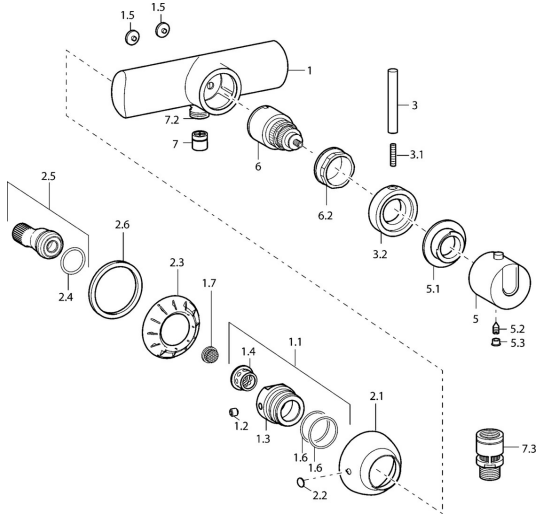

EAN: 4015474107113
static.hansa.com/43680100

Spare parts

SP43680100

	Name	Code
1.1	Nipple, M16x1, SW10 Discontinued	59912802
1.2	Screw, M8x8	59906104
1.5	Cover flange Chrome	59912652
1.6	O-ring, d 32x2	59912803
1.7	Litter filter	59911684
2.1	Cover flange Chrome Discontinued	59912800
2.2	Plug Chrome Discontinued	59911480
2.3	Adapter Chrome Discontinued	59911486
2.4	O-ring, 25.07x2.62	59911479
2.5	Connector, G1/2	59911491
2.6	Gasket, 52x63x5 Discontinued	59911798
3	Lever, 80 mm Chrome	59912128
3.1	Screw, M6x20	59911228
3.2	Lock ring Chrome Discontinued	59912811
5	Lever Discontinued	59912813
5.1	Retaining ring Chrome Discontinued	59912809
5.2	Screw, M6x9.5	59901609
5.3	Cover plug Chrome	59911840
6	Thermostatic cartridge, 4.0 Discontinued	5990450101
6.2	Eye screw, M42x1, SW38 Discontinued	59912812
7	Non-return valve	59905714
7.2	Thread nipple, G1/2xM18x1	59911384
7.3	Vacuum breaker, DN15	59911330
N.I.	Key, SW38/41	59912780