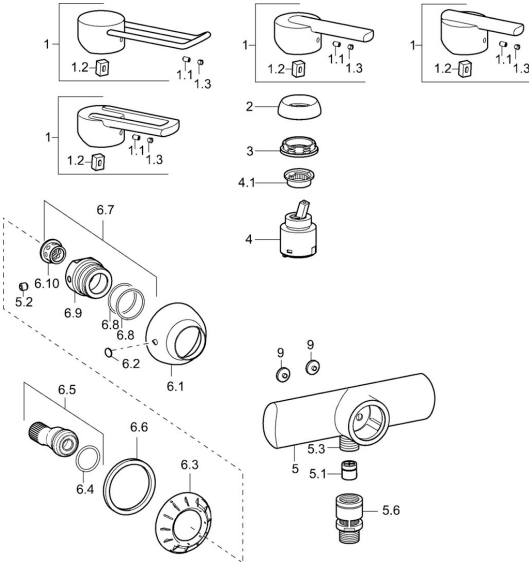

## Spare parts

### SP43670100

	Name	Code
1	Lever, L=138 Chrome <b>Discontinued</b>	59913849
1	Lever Chrome <b>Discontinued</b>	59913774
1	Lever Chrome <b>Discontinued</b>	43880003
1	Lever Chrome <b>Discontinued</b>	43890005
1.1	Screw, M5x8, SW2.5	59904755
1.2	Bushing	59904778
1.3	Symbol plug Grey	59912112
2	Covering cap Chrome <b>Discontinued</b>	59912797
3	Screw, M42x1, SW34 <b>Discontinued</b>	59912798
4	Cartridge, 4.0 Classic	59912791
4.1	Temperature adjustment limiter <b>Discontinued</b>	59912799
5.1	Non-return valve	59905714
5.2	Screw, M8x8	59906104
5.3	Thread nipple, G1/2xM18x1	59911384
5.6	Vacuum breaker, DN15	59911330
6.1	Cover flange Chrome <b>Discontinued</b>	59912800
6.2	Plug Chrome <b>Discontinued</b>	59911480
6.3	Adapter Chrome <b>Discontinued</b>	59911486
6.4	O-ring, 25.07x2.62	59911479
6.5	Connector, G1/2	59911491
6.6	Gasket, 52x63x5 <b>Discontinued</b>	59911798
6.7	Nipple, M16x1, SW10 <b>Discontinued</b>	59912802
6.8	O-ring, d 32x2	59912803
9	Plug Grey <b>Discontinued</b>	59912654
N.I.	Cover flange Chrome	59904796
N.I.	Eccentric coupling with stop valves and cover plates, G1/2xG3/4 Chrome	59902034
N.I.	Key, SW30/34	59912108