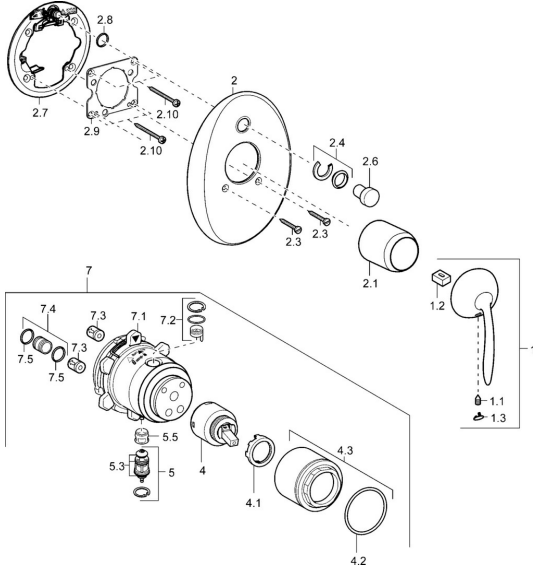

EAN: 4015474115026
static.hansa.com/43643001

Spare parts

SP43643001

	Name	Code
1	Lever Chrome Discontinued	59912864
1.1	Screw, M5x8, SW2.5	59904755
1.2	Bushing	59904778
1.3	Plug Chrome Discontinued	59911480
2	Cover flange Chrome Discontinued	59912938
2.1	Covering cap Chrome Discontinued	59912885
2.3	Screw, M5x25 Chrome	59912881
2.4	Flow limiting cap	59912924
2.6	Snap	59912926
2.7	Diverter Discontinued	59913036
2.8	O-ring, d 7.65x1.78	59902337
2.9	Fixing plate	59913034
2.10	Screw, M4.5x80	59912890
4	Cartridge, 4.0 Classic	59912791
4.1	Temperature adjustment limiter Discontinued	59912799
4.2	O-ring, d 40x2	59911507
4.3	Eye screw, M4x1, SW34 Discontinued	59912987
5	Diverter	59912985
5.3	Sealing kit Discontinued	59912997
5.5	Seat	59912229
7	Functional unit, H/C reversed Discontinued	59912977
7	Functional unit, 4.0 Discontinued	59912902
7.1	Blind nut	59912984
7.2	Valve	59912986
7.3	Non-return valve	59905714
7.4	Connection nipple, (2014-)	59913885
7.5	O-ring, d 14x2	59912982
N.I.	Raising kit, 20 mm	59912754