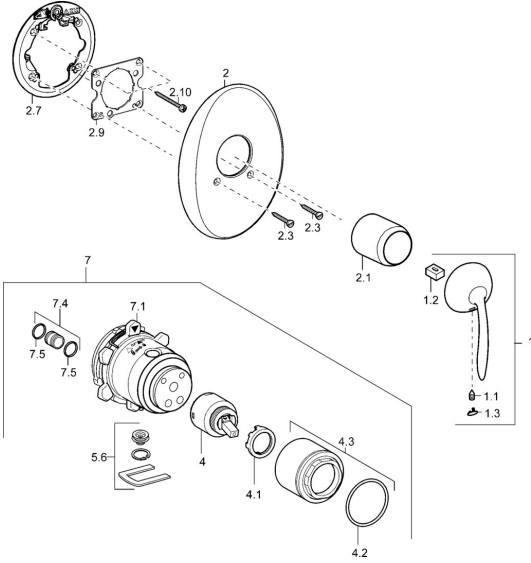

EAN: 4015474114586
static.hansa.com/43639001

Spare parts

SP43639001

	Name	Code
1	Lever Chrome Discontinued	59912864
1.1	Screw, M5x8, SW2.5	59904755
1.2	Bushing	59904778
1.3	Plug Chrome Discontinued	59911480
2	Cover flange Chrome Discontinued	59912939
2.1	Covering cap Chrome Discontinued	59912885
2.3	Screw, M5x25 Chrome	59912881
2.7	Fixing sleeve Discontinued	59913035
2.9	Fixing plate	59913034
2.10	Screw, M4.5x80	59912890
4	Cartridge, 4.0 Classic	59912791
4.1	Temperature adjustment limiter Discontinued	59912799
4.2	O-ring, d 40x2	59911507
4.3	Eye screw, M4.5x1, SW34 Discontinued	59912987
5.6	Plug	59912981
7	Functional unit, H/C reversed Discontinued	59912977
7	Functional unit, 4.0 Discontinued	59912900
7.1	Blind nut	59912984
7.4	Connection nipple, (2014-)	59913885
7.5	O-ring, d 14x2	59912982
N.I.	Raising kit, 20 mm	59912754