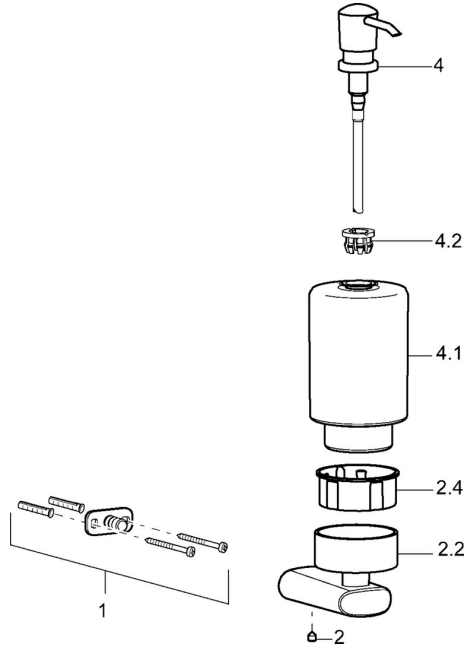

EAN: 4015474101975
static.hansa.com/43350900

Spare parts

SP43350900

	Name	Code
1	Fixing set Discontinued	59912081
2	Screw, M5x6, SW2.5	59912617
2.2	Wall bracket, 45 mm Chrome Discontinued	59912830
2.4	Inner part, d 51x45 Discontinued	59912831
4	Lotion dispenser, (2004-) Chrome Discontinued	59911824
4.1	Lotion dispenser Discontinued	59912833
4.2	Supply Discontinued	59912563