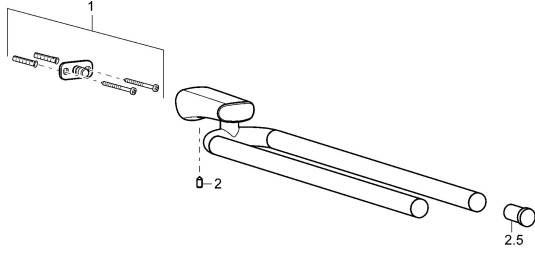

## Spare parts

### SP43290900

	Name		Code
1	Fixing set	Discontinued	59912081
2	Pin, M5x8	Discontinued	59912082
2.5	Cap Chrome	Discontinued	59912835