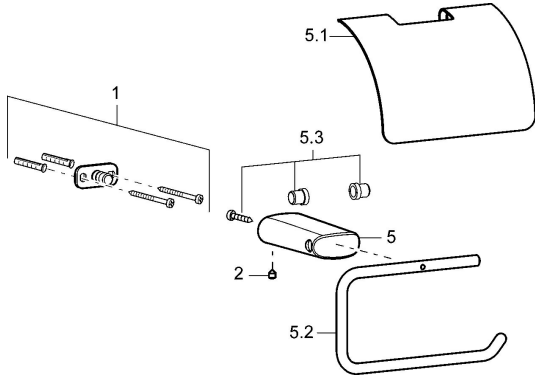

## Spare parts

### SP43240900

	Name	Code
1	Fixing set <span style="background-color: #cccccc;">Discontinued</span>	59912081
2	Screw, M5x6, SW2.5	59912617
5.1	Cap Chrome <span style="background-color: #cccccc;">Discontinued</span>	59912836
5.3	Fixing set Chrome <span style="background-color: #cccccc;">Discontinued</span>	59912840