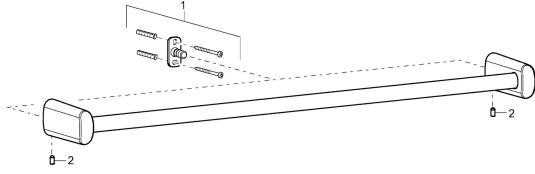

EAN: 4015474101623
static.hansa.com/43230900

Spare parts

SP43220900

	Name		Code
1	Fixing set	Discontinued	59912081
2	Pin, M5x8	Discontinued	59912082